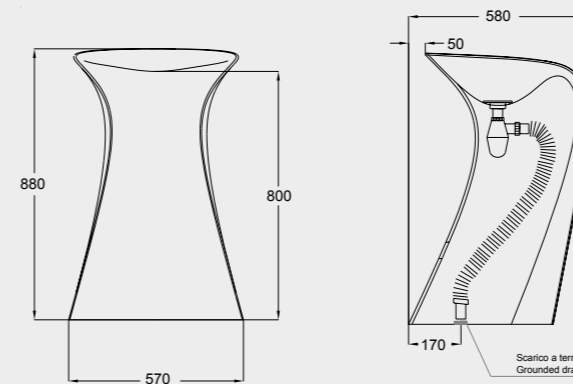

MISS

MI15 LAVABO CENTROSTANZA
FREESTANDING WASHBASIN