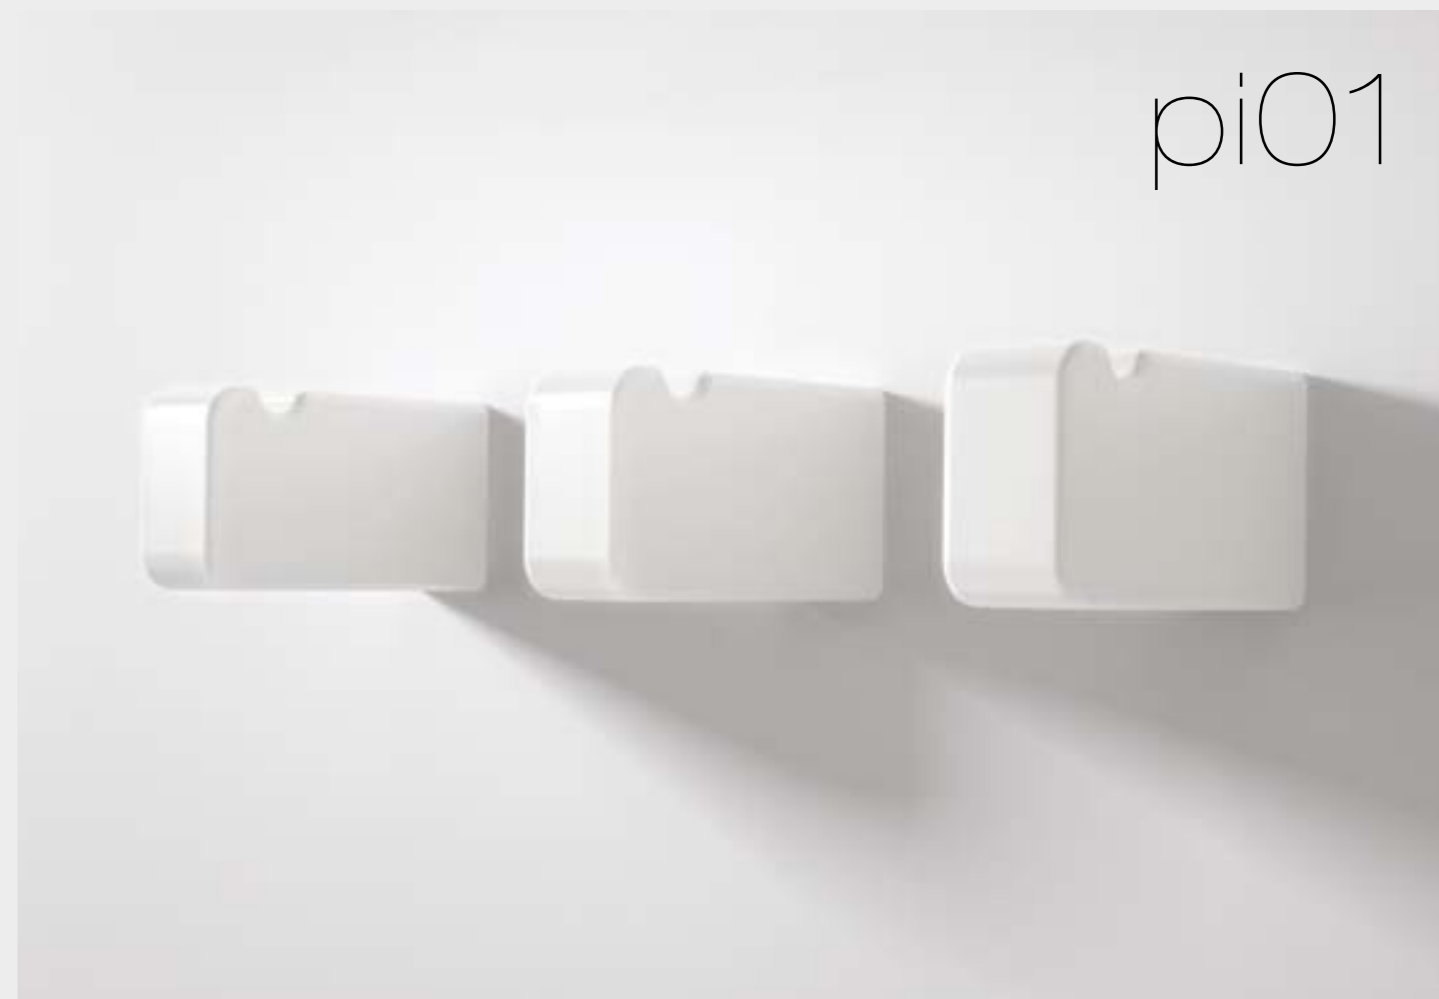

PI02 PORTA ASCIUGAMANO 75
TOWEL RAIL 75

PI03 PORTA ASCIUGAMANO 55
TOWEL RAIL 55

PI04 PORTA ASCIUGAMANO 42
TOWEL RAIL 42

PI01 GANCIO CERAMICA
CERAMIC HOOK

PI05 PORTA ROTOLO
TOILET ROLL HOLDER

PI06 PORTA SCOPINO
BRUSH HOLDER