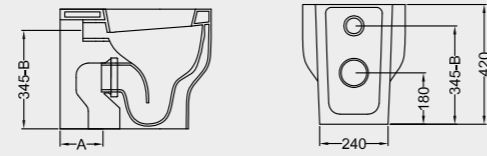

QUOTE PER IMPIANTI ESISTENTI
INSTALLATION ON EXISTING IMPLANTS