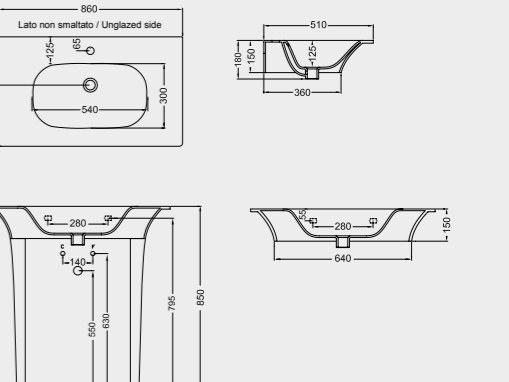

FL97 SPECCHIO COMPLETO DI LAMPADA
MIRROR WITH LAMP

FL20 CONSOLLE MONOFORO 86 + FL23 GAMBA PER CONSOLLE
CONSOLLE 1TH 86 + LEG FOR CONSOLLE