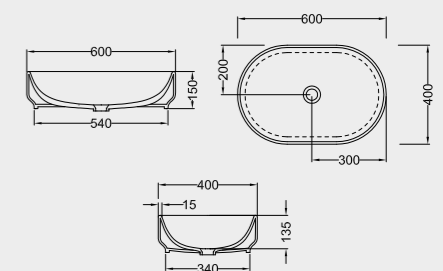

G60 LAVABO APPOGGIO OVALE 60
COUNTERTOP OVAL WASHBASIN 60