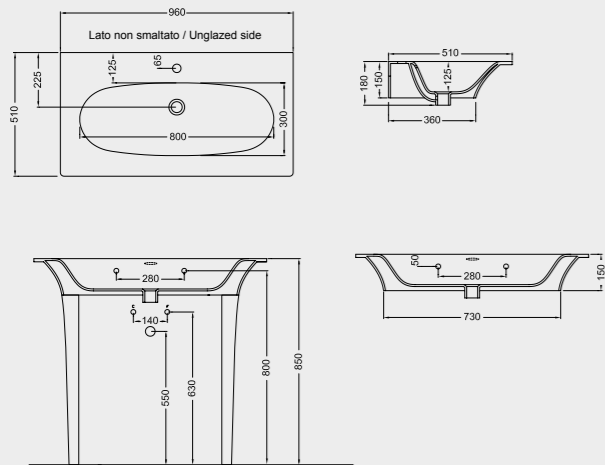

PIANO

PI01 GANCIO CERAMICA
CERAMIC HOOK

**PI04 MENSOLA PER PORTA ASCIUGA-
MANO 42 CON BARRA IN ACCIAIO**
CERAMIC SHELF WITH STEEL TOWEL
RAIL 42