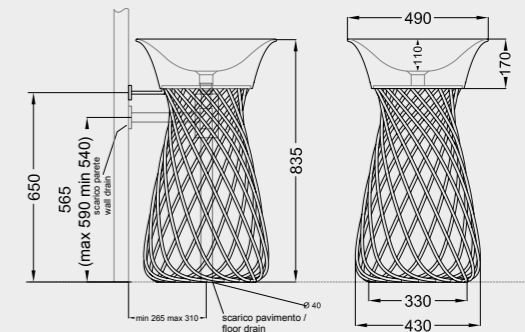

W2 LAVABO DA APPOGGIO 49 + W3
STRUTTURA METALLICA PER W1 / W2
COUNTERTOP WASHBASIN 50 + METAL
STRUCTURE FOR W1/W2