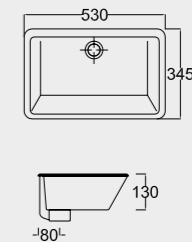

A 109
GEA LAVABO SOTTOPIANO 53x34,5x13
GEA UNDER COUNTER WASHBASIN
53x34,5x13