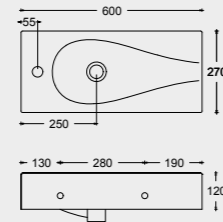

DR02 LAVABO 60 SOSPESO /
APPOGGIO [60 x 27]
WALL-HUNG / COUNTER TOP
WASHBASIN 60 [60 x 27]