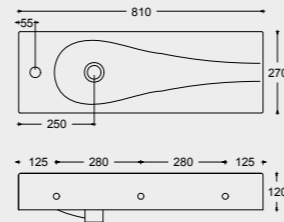

DR03 LAVABO 81 SOSPESO /
APPOGGIO [81 x 27]
WALL-HUNG / COUNTER TOP
WASHBASIN 81 [81 x 27]