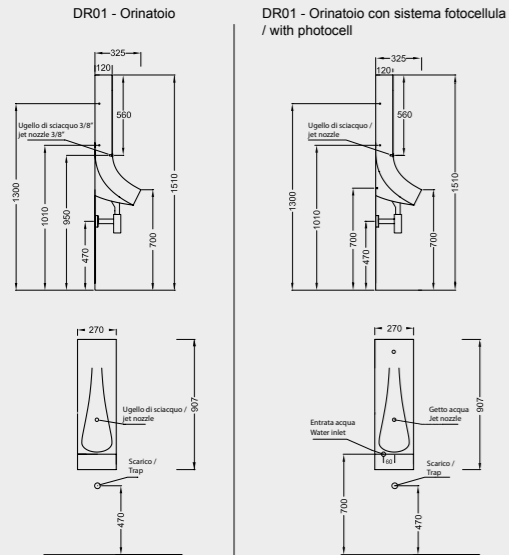

DR01 ORINATOIO
URINAL