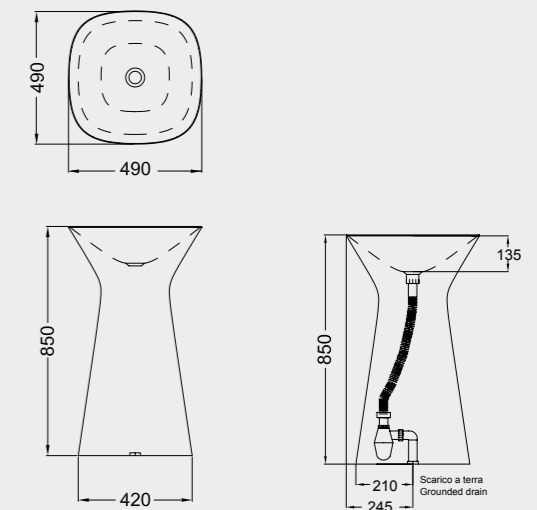

MISTER

MR15 LAVABO CENTROSTANZA
FREESTANDING WASHBASIN