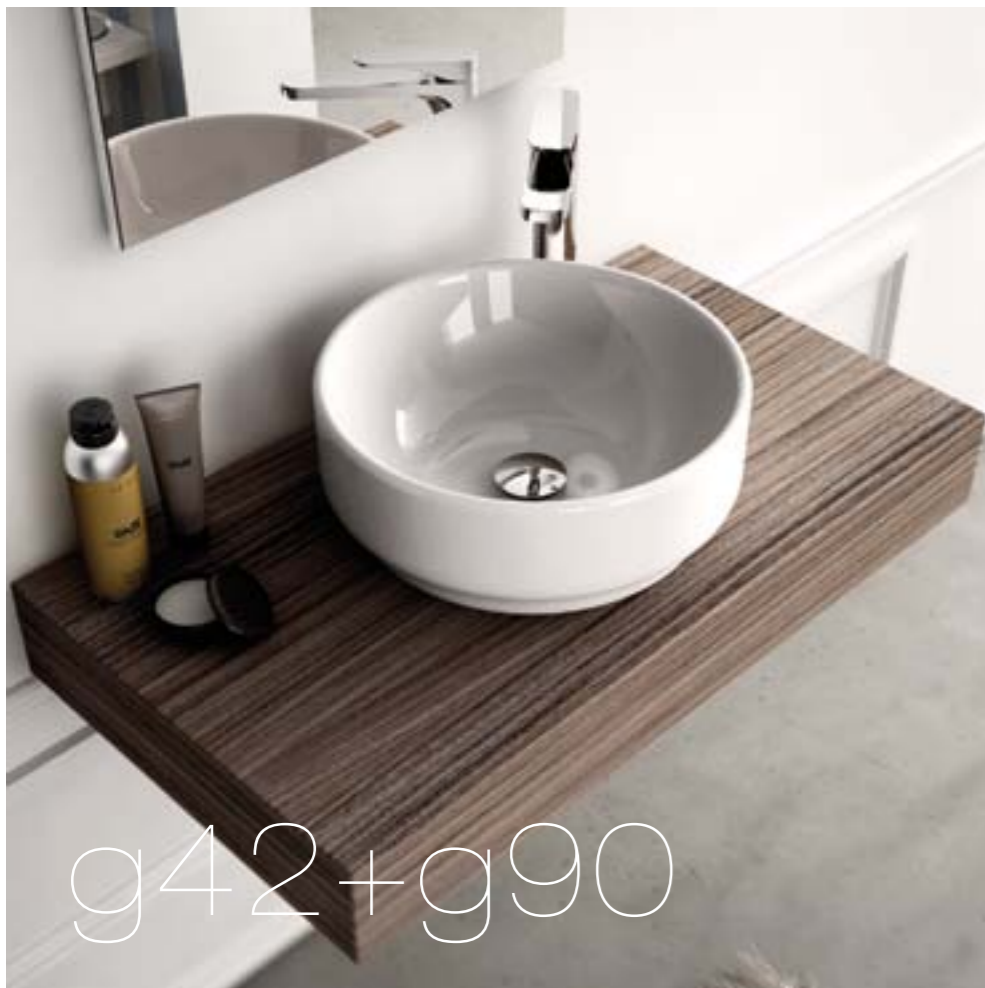

G40 LAVABO APPOGGIO 60x40
COUNTERTOP WASH BASIN 60x40

g42+g90

G42 LAVABO APPOGGIO TONDO 42
COUNTERTOP ROUND WASHBASIN 42

G90 MENSOLA PER LAVABI
/ **MATRIX GRIGIO FUMO**
SHELF FOR WASHBASIN
/ **SMOKE GREY MATRIX**