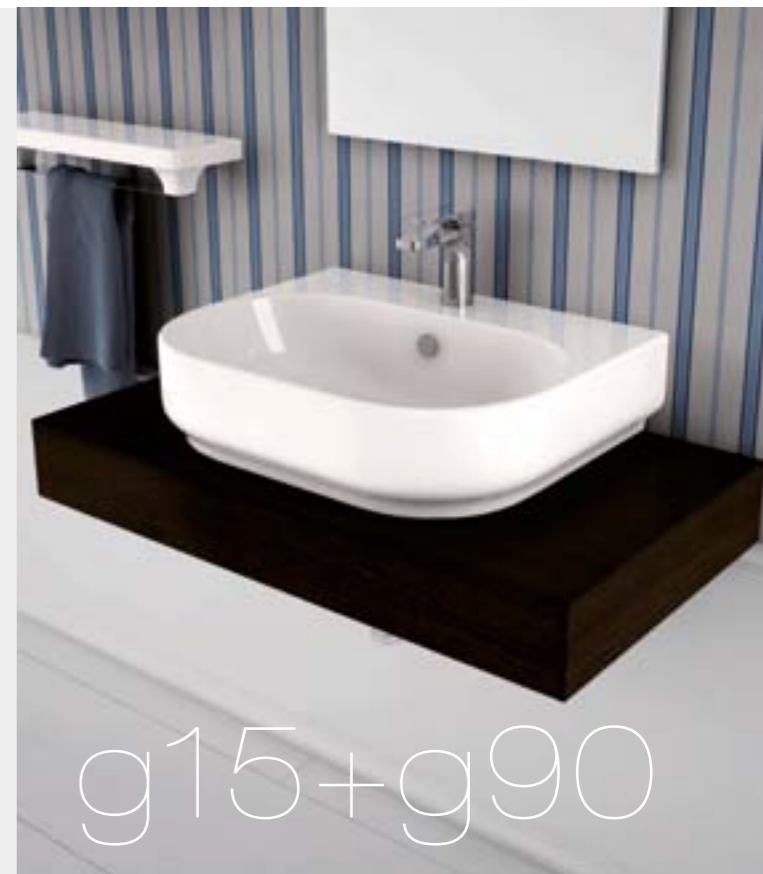

g42+g90

g17

g15+g90

g40+g90

g15+ab16