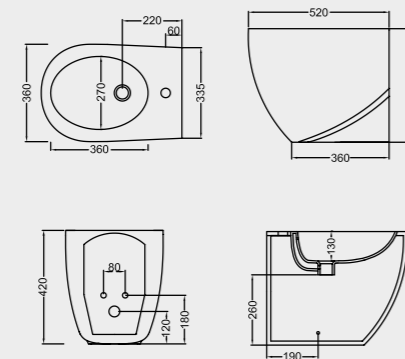

AB14 BIDET
BACK TO WALL BIDET