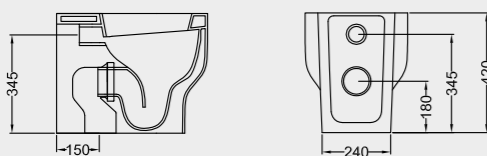

QUOTE NUOVI IMPIANTI
INSTALLATION ON NEW IMPLANTS